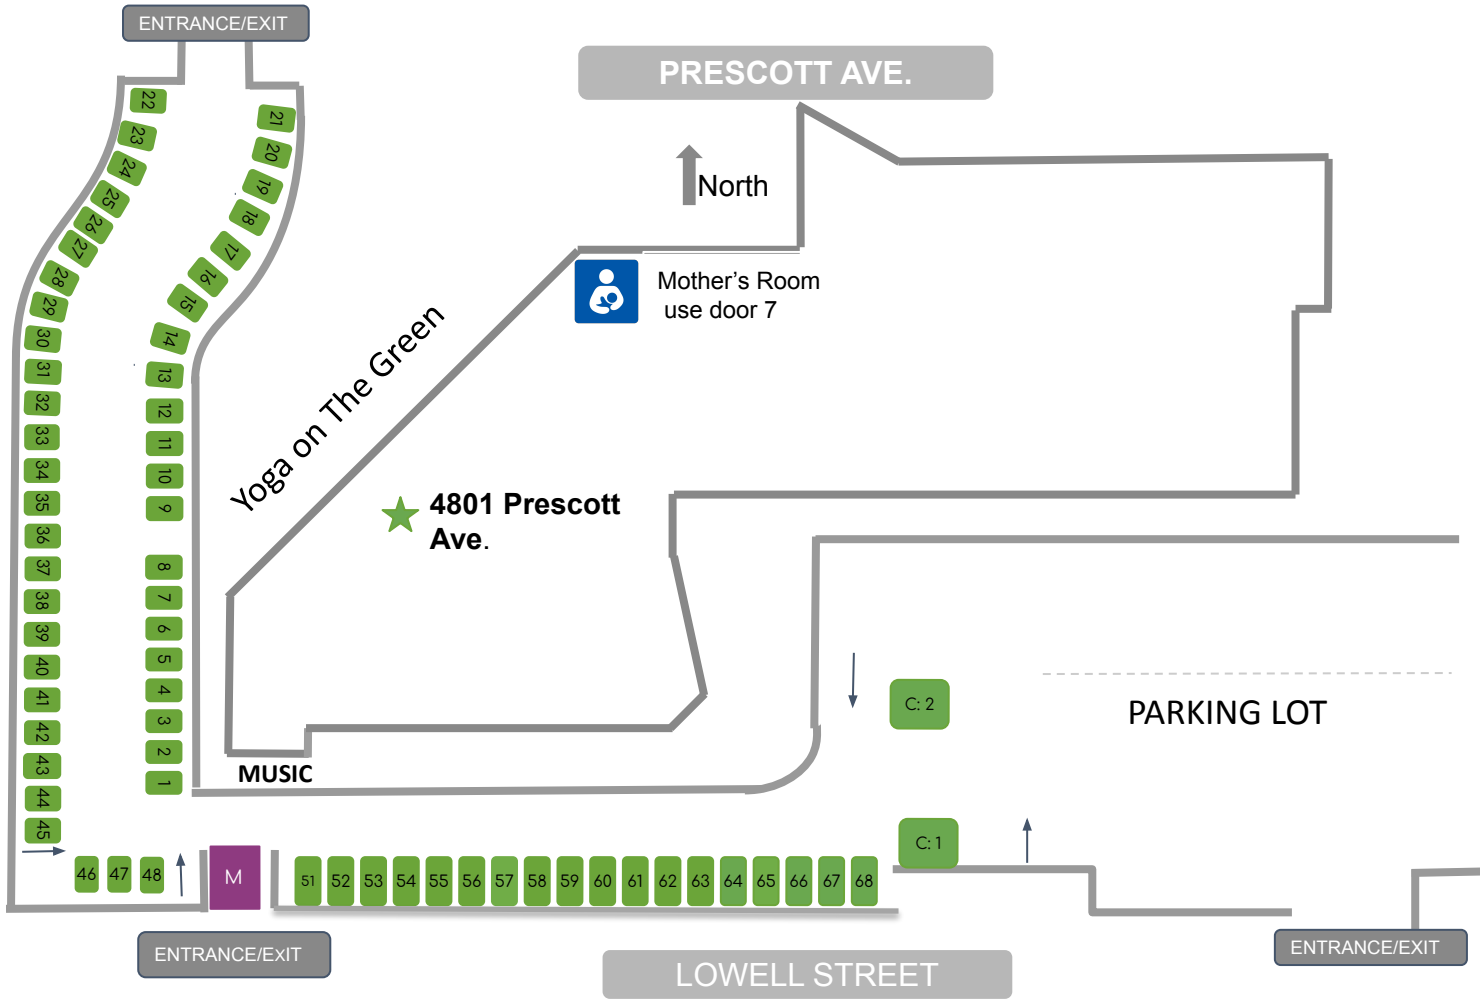

MARKET MAP

Market Mgmt.

Booth

Booth Front

48TH STREET

ENTRANCE/EXIT

PRESCOTT AVE.

North

Mother's Room
use door 7

Yoga on The Green

★ 4801 Prescott Ave.

MUSIC

C: 2

PARKING LOT

C: 1

ENTRANCE/EXIT

LOWELL STREET

ENTRANCE/EXIT

SUNDAY FARMERS' MARKET

at COLLEGE VIEW

May 21
10am-2pm

Vendor Placement Key

East (Church Side)

- 1: Grandview Farms
- 2: Grandview Farms
- 3: Winchester Farms
- 4: Winchester Farms
- 5: Winchester Farms
- 6: Dutch Girl Creamery
- 7: Shadowbrook Farms
- 8: Shadowbrook Farms

***Not at Market this week**

West (48th Street)

- 45: Capo di tutto pasta
- 44: Cottage Hill Farm
- 43: Jurena's Homegrown & Foraged
- 42: Twin Springs Pecans
- 41: Catnip Gardens
- 40: Manley View Farms
- 39: Manley View Farms
- 38: Moose's Mad Fresh
- 37: McKelvie Farm
- 36: Bright Hope Family Farms
- 35: P.S. It's Gluten Free
- 34: Mystic Rhoads Productions Inc.
- 33: Around the World Cookies
- 32: Rancho El Milagro
- 31: Walnut Range
- 30: Walnut Range
- 29: Moma Prella's Catering
- 28: Briar Rose
- 27: Briar Rose
- 26: Lucky Larry's
- 25: Weekly
- 24: Daniel's Produce
- 23: Daniel's Produce
- 22: Daniel's Produce