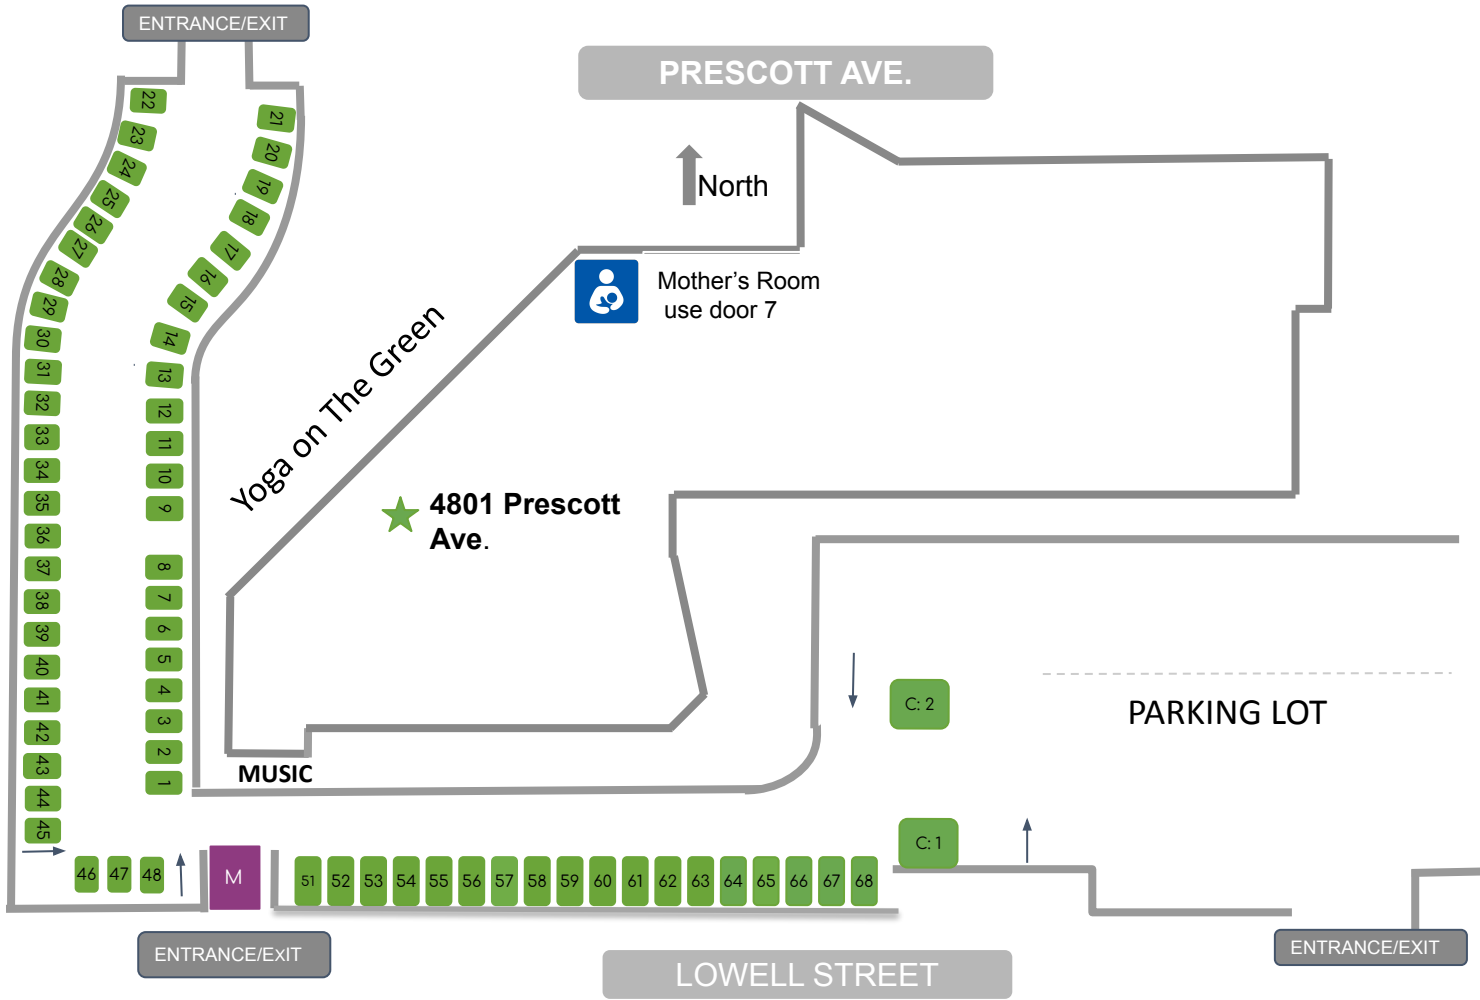

MARKET MAP

M Market Mgmt.

Booth

Booth Front

48TH STREET

ENTRANCE/EXIT

PRESCOTT AVE.

North

Mother's Room
use door 7

Yoga on The Green

★ 4801 Prescott Ave.

MUSIC

C: 2

PARKING LOT

C: 1

46 47 48 M 51 52 53 54 55 56 57 58 59 60 61 62 63 64 65 66 67 68

ENTRANCE/EXIT

LOWELL STREET

ENTRANCE/EXIT

SUNDAY FARMERS' MARKET

at COLLEGE VIEW

June 4
10am-2pm

Vendor Placement Key

East (Church Side)

***Not at Market this week**

West (48th Street)

- 45: Capo di tutto pasta
- 44: Cottage Hill Farm
- 43: Jurena's Homegrown & Foraged
- 42: Twin Springs Pecans
- 41: Catnip Gardens
- 40: Manley View Farms
- 39: Manley View Farms
- 38: Moose's Mad Fresh
- 37: McKelvie Farm
- 36: Bright Hope Family Farms
- 35: Weekly
- 34: Weekly
- 33: Around the World Cookies
- 32: Rancho El Milagro
- 31: Walnut Range*
- 30: Walnut Range
- 29: Weekly
- 28: Briar Rose
- 27: Briar Rose
- 26: Lucky Larry's
- 25: Weekly
- 24: Daniel's Produce
- 23: Daniel's Produce
- 22: Daniel's Produce