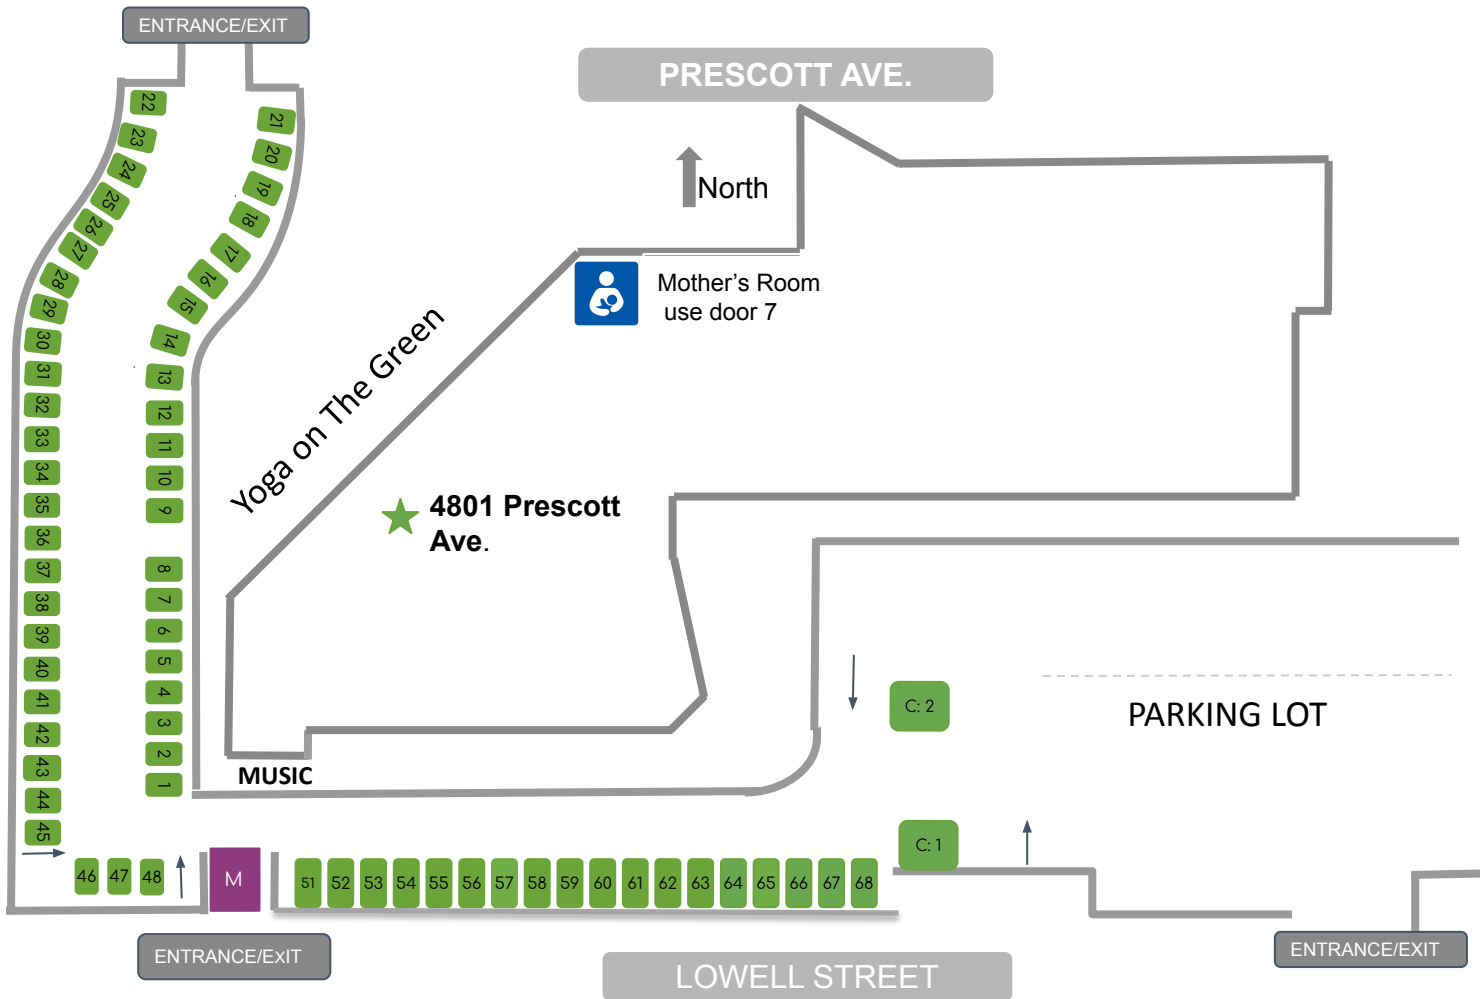

MARKET MAP

Market Mgmt.

Booth

Booth Front

48TH STREET

PRESCOTT AVE.

North

Mother's Room
use door 7

Yoga on The Green

★ 4801 Prescott Ave.

MUSIC

C. 2

PARKING LOT

C. 1

ENTRANCE/EXIT

LOWELL STREET

ENTRANCE/EXIT

SUNDAY FARMERS' MARKET

at COLLEGE VIEW

July 30
10am-2pm

4801 Prescott
Ave
Lincoln, NE

Vendor Placement Key

East (Church Side)

- 1: Grandview Farms
- 2: Grandview Farms
- 3: Winchester Farms
- 4: Winchester Farms
- 5: Winchester Farms
- 6: Dutch Girl Creamery
- 7: Shadowbrook Farms
- 8: Shadowbrook Farms

***Not at Market this week**

West (48th Street)

- 45: Capo di tutto pasta
- 44: Cottage Hill Farm
- 43: Jurena's Homegrown & Foraged
- 42: Twin Springs Pecans
- 41: Catnip Gardens
- 40: Manley View Farms
- 39: Manley View Farms
- 38: Moose's Mad Fresh
- 37: McKelvie Farm
- 36: Bright Hope Family Farms
- 35: Open
- 34: Open
- 33: Around the World Cookies
- 32: Rancho El Milagro
- 31: Walnut Range*
- 30: Walnut Range
- 29: Open
- 28: Briar Rose
- 27: Briar Rose
- 26: Lucky Larry's
- 24: Daniel's Produce
- 23: Daniel's Produce
- 22: Daniel's Produce